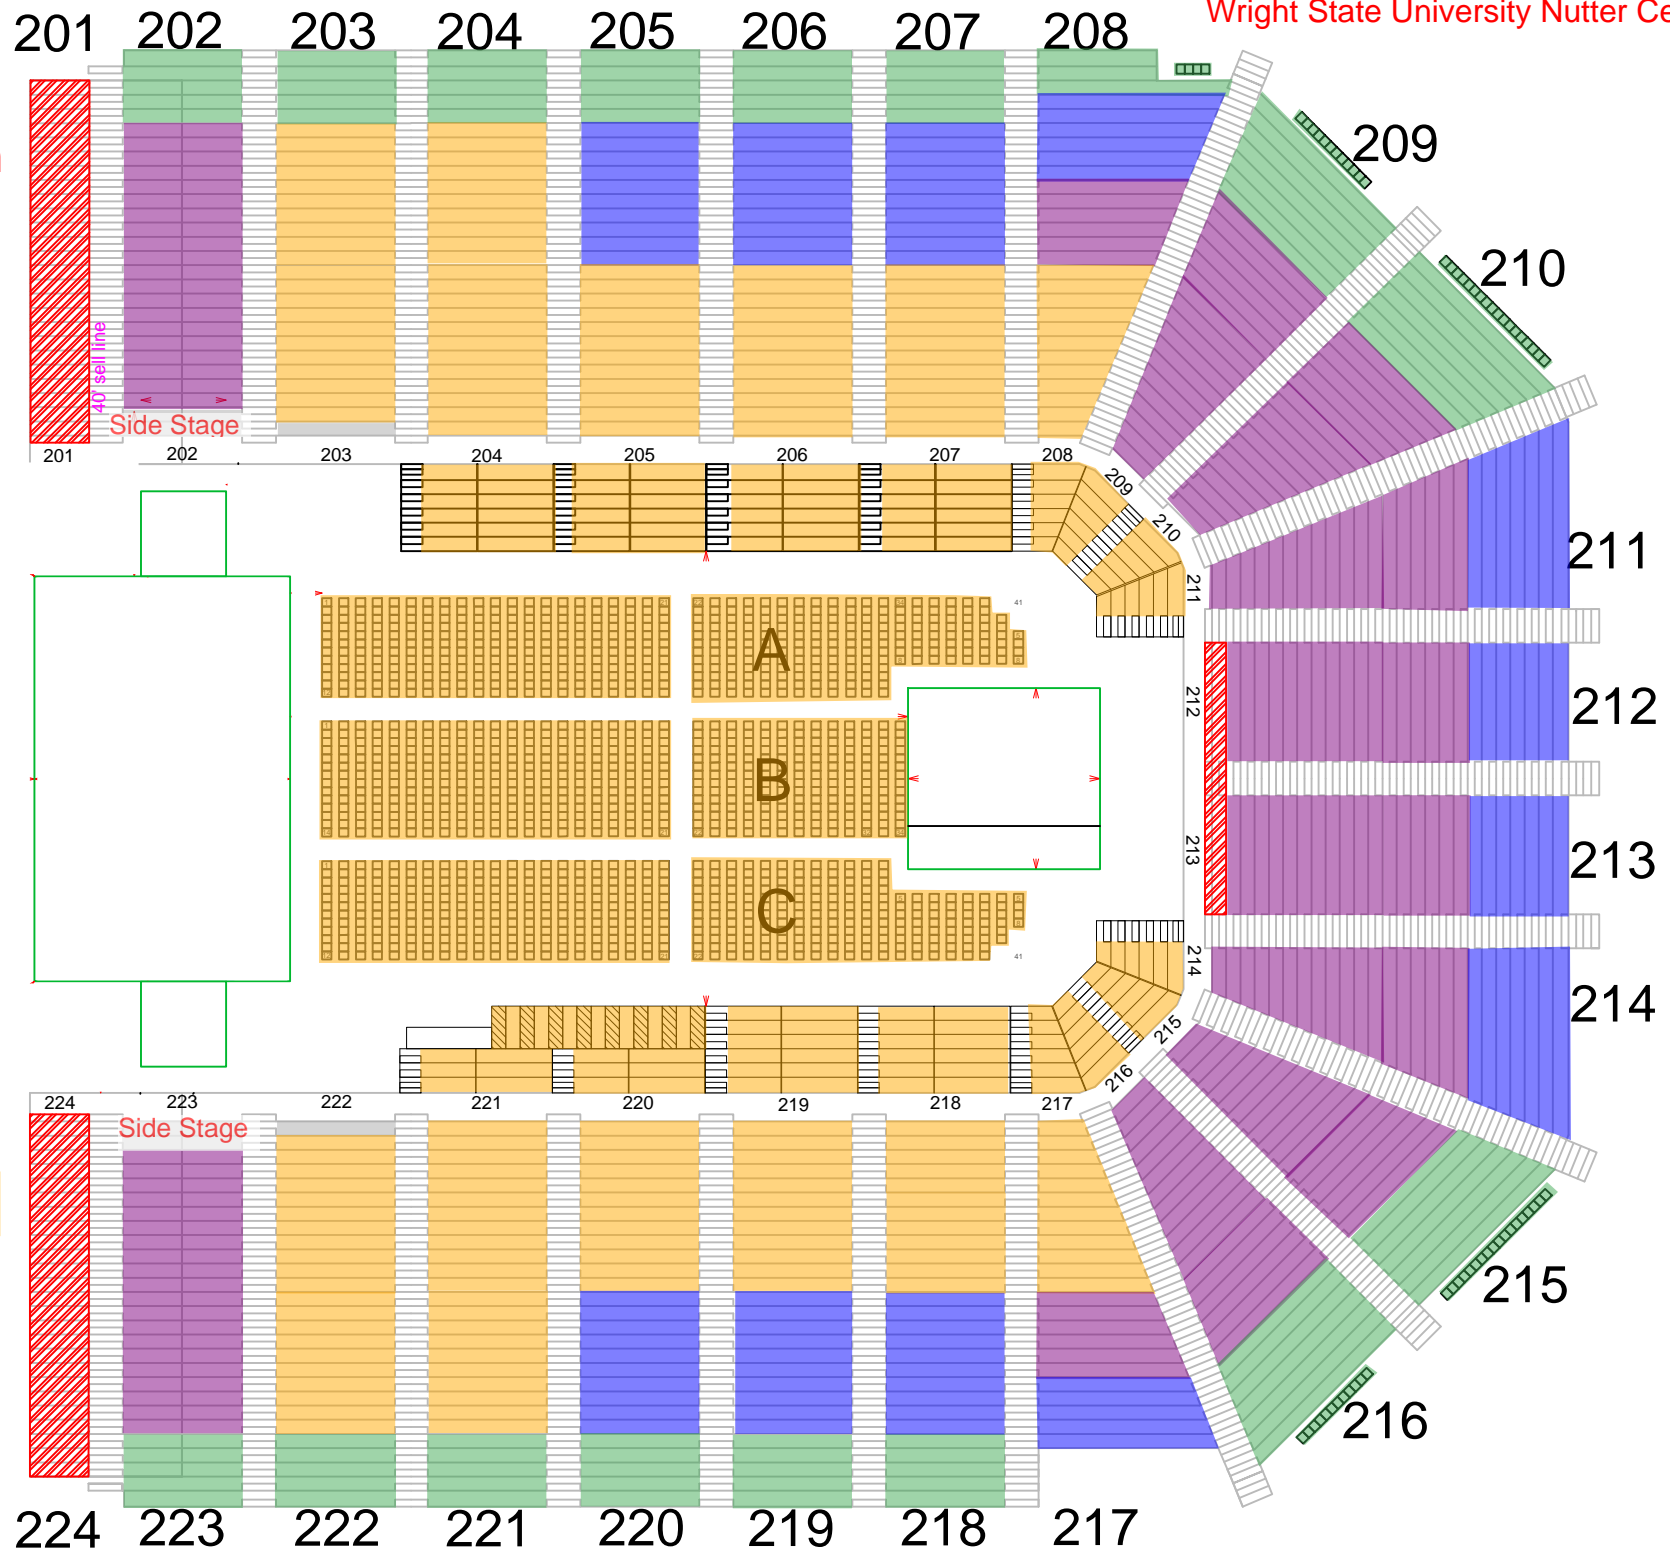

Trans-Siberian
Orchestra
Sat, Dec. 1, 2018
3:00pm

- P1 - \$79.50
- P2 - \$69.50
- P3 - \$54.00
- P4 - \$40.00